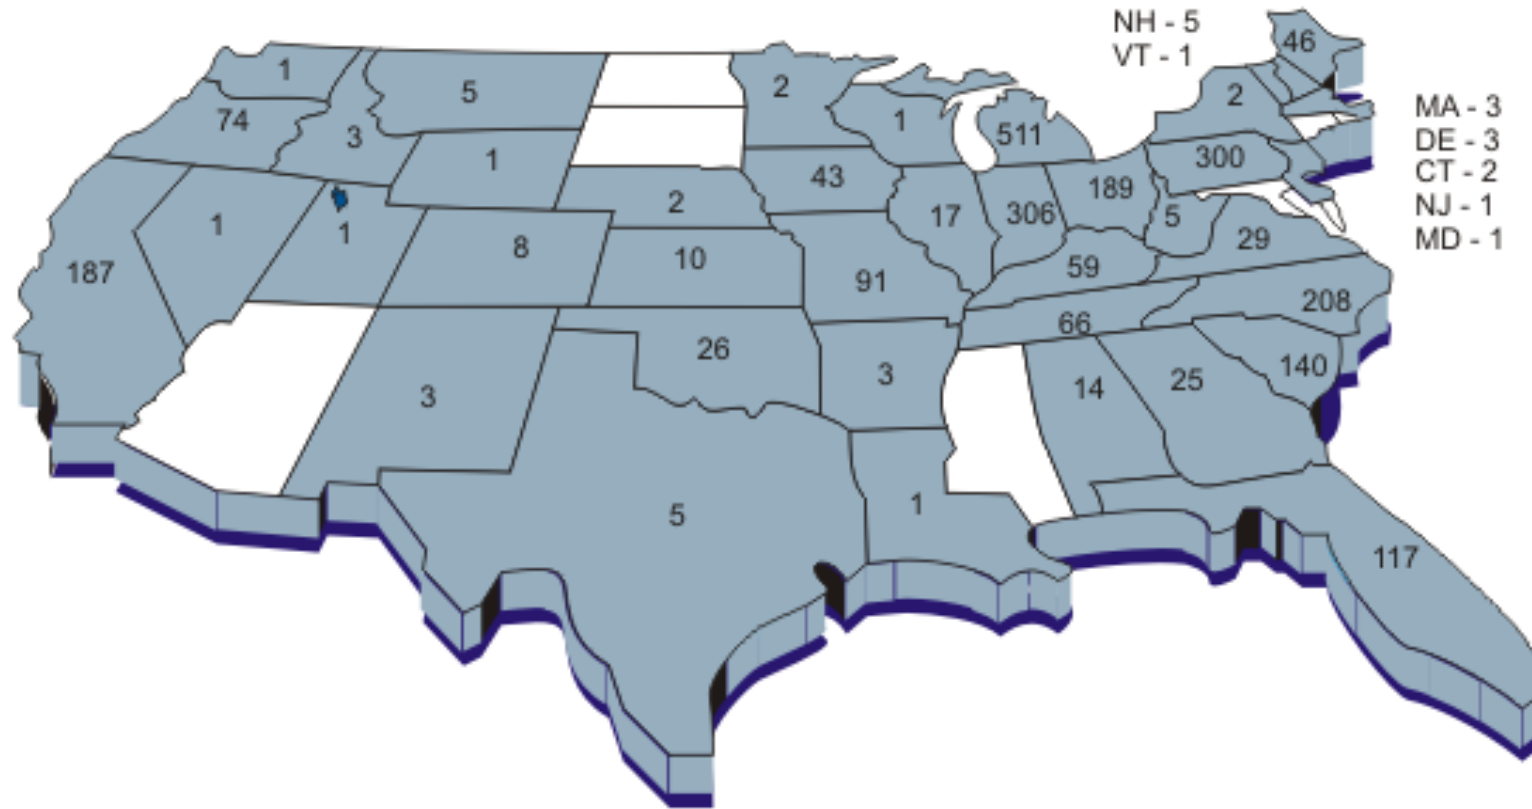

2017 Nationwide Methamphetamine Incidents

2518