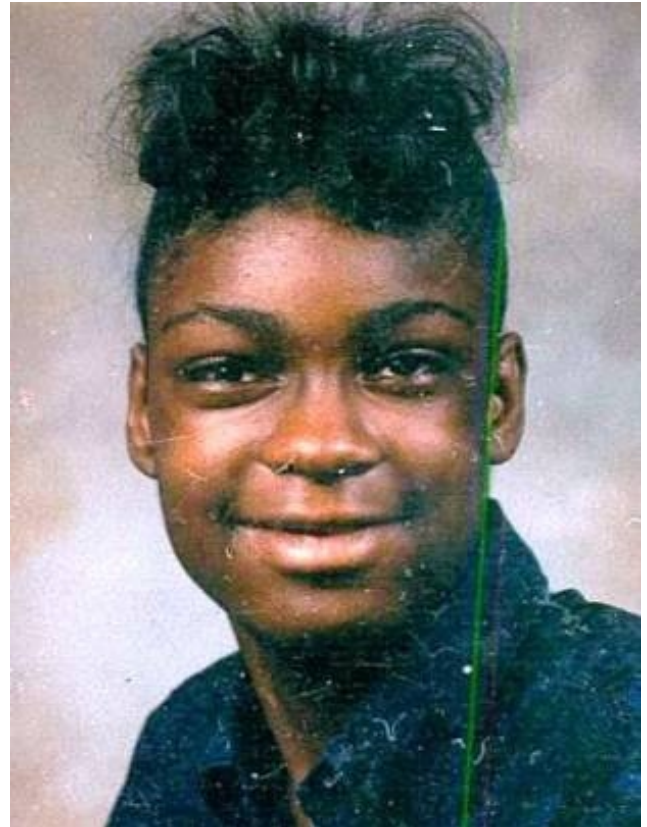

Missouri Missing
Persons Clearinghouse

Missing Person Involuntary Kimberly T. Tatum

Missing Since 12-22-1999

Age at Disappearance: 20

DOB: 04-19-1979

Sex: Female

Race: Black

Hair: Black

Eyes: Brown

Height: 5' 8"

Weight: 160

Missing from:
St. Louis, Mo.

Kimberly Tatum, a/k/a Kimberly Lewis, was last seen on her way to work at a Sam's Club in St. Louis, Mo. She was supposed to pick up her paycheck, but never arrived. She has not been seen since. She lived with a man by the last name of Tatum at the time, although family members do not believe they married. Kimberly has a tattoo on her left shoulder of a black panther with the name Kim across the top.