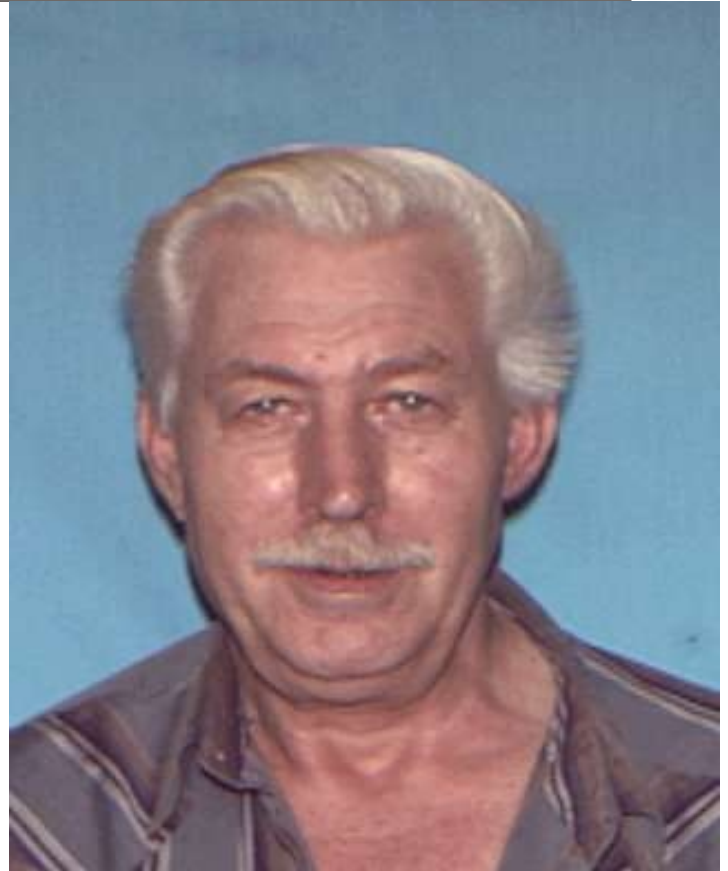

# Missing Adult Donald J. Davis

*Missing Since 11-03-2011*

Age At Disappearance:  
64 years old

DOB: 09-01-1947  
White/Male

Hair: Gray  
Eyes: Green  
Height: 6' 3"  
Weight: 190

Missing from:  
Pemiscot County, Mo.

Witnesses reported Mr. Davis jumped off the bridge into the Mississippi River near the state lines of Missouri and Tennessee. His remains have yet to be recovered.

**Pemiscot County Sheriff's Department**