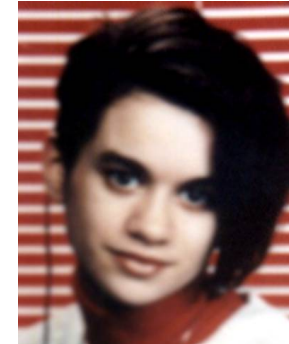

MISSING

missingkids.org

HELP BRING ME HOME

NCMEC: 1038917

Robin Kerry

Extra Photo

Missing Since: Apr 5, 1991
Missing From: Saint Louis, MO
DOB: Jan 27, 1972
Age Now: 46
Sex: Female
Race: White
Hair Color: Brown
Eye Color: Blue
Height: 5'0"
Weight: 98 lbs

Both photos shown are of Robin. She was last seen on the Chain of Rocks Bridge on April 5, 1991. She has pierced ears.

DON'T HESITATE!

ANYONE HAVING INFORMATION SHOULD CONTACT

CALL 911 OR
1-800-8435678 (1-800-THE-LOST®)