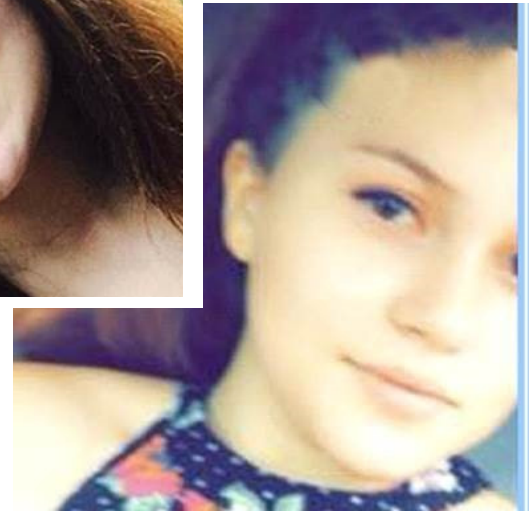

## Victoria Whitlock

**Date of Last Contact: 11/05/18**

**Age at Disappearance: 16**

**DOB: 09/19/02**

**Race: White**

**Gender: Female**

**Hair: Brown**

**Eyes: Brown**

**Height: 5'02"**

**Weight: 124 lbs.**

**Missing From: St. Louis, MO**

Victoria was last contacted on November 5, 2018, in St. Louis, MO. She was last seen wearing a black and red hoodie, and black pants. She has a tattoo of a heart on the left side of her chest.