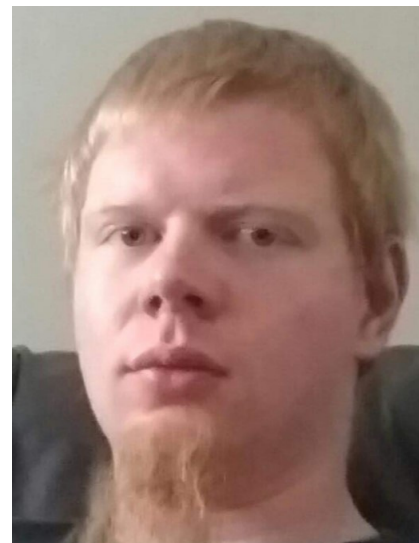

## John Riley

**Date of Last Contact: 12/27/18**

**Age at Disappearance: 22**

**DOB: 02/14/96**

**Race: White**

**Gender: Male**

**Hair: Blonde/Strawberry**

**Eyes: Blue**

**Height: 5'11"**

**Weight: 150 lbs.**

**Missing From: Grandview, MO**

John stopped contacting his family at the end of December 2018 and ended contact with his friends about two weeks later. He was last known to be living behind the Arbors apartment complex in Grandview, MO. John was driving a silver 1997 Subaru Legacy with ripped leather interior (exemplar photo above).