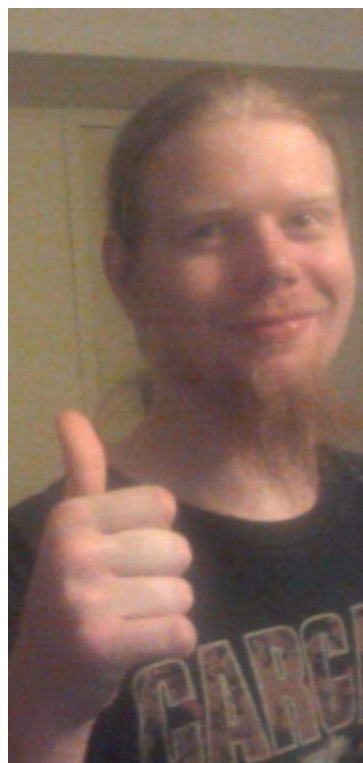

## John Riley

**Date of Last Contact: 12/27/18**

**Age at Disappearance: 22**

**DOB: 02/14/96**

**Race: White**

**Gender: Male**

**Hair: Blonde/Strawberry**

**Eyes: Blue**

**Height: 5'11"**

**Weight: 150 lbs.**

**Missing From: Grandview, MO**

John stopped contacting his family at the end of December 2018 and ended contact with his friends about two weeks later. He was last known to be living behind the Arbors apartment complex in Grandview, MO. John was driving a silver 1997 Subaru Legacy with ripped leather interior (exemplar photo above).