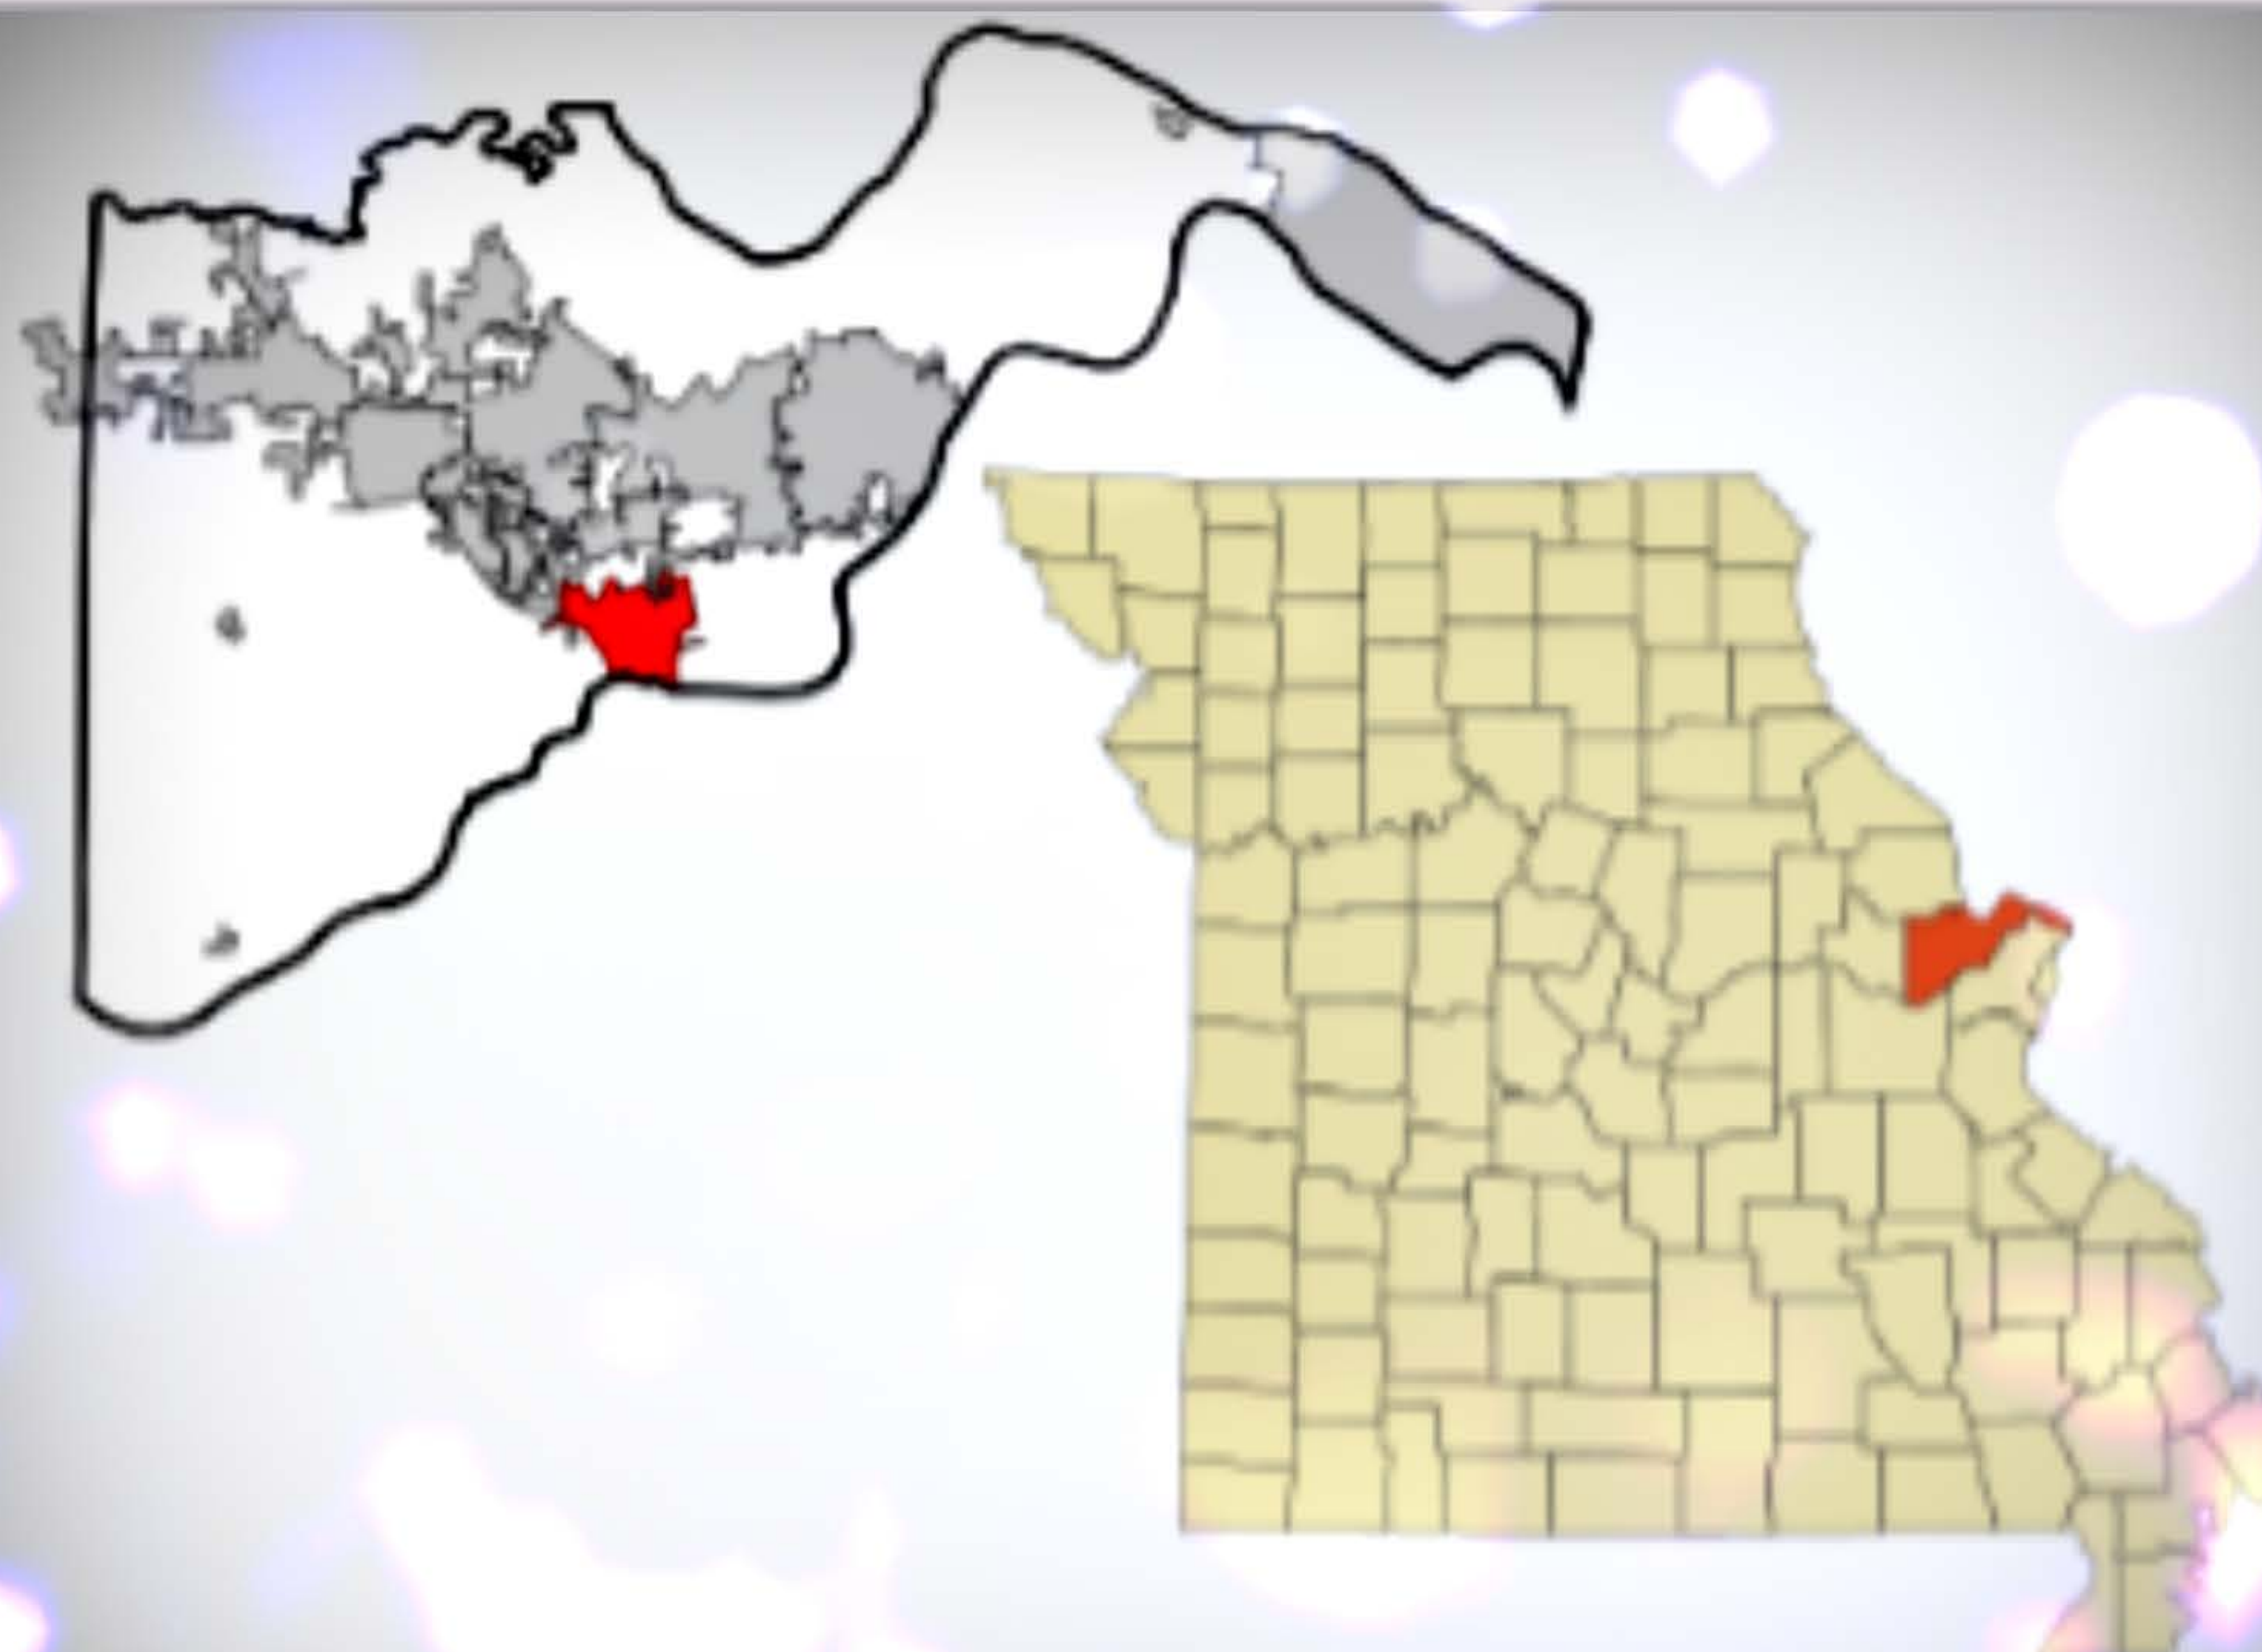

MISSING

GLENDAM. PULLOM

LAST CONTACT: JANUARY 17, 2020

HAIR: BROWN | EYES: BROWN | HEIGHT: 5' 2" (62 INCHES)

Circumstances of Disappearance: Glenda was last seen on the Veterans Memorial Bridge in St. Charles County.

Clothing: Tan coat, Orange shirt,
Black Sketchers shoes

Agency Case Number | 200031161

• Weldon Spring • Missouri •

If you have
information
contact:

Troop C Home -
Missouri State
Highway Patrol
(636) 300-2800

Location of Weldon Spring, Missouri