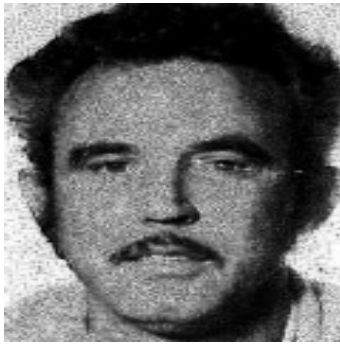

Missing Adult

Richard Gillespie

Date of Last Contact: 1/1/1986

Age at Disappearance: 43

Date of Birth: 5/20/1942

Race: White

Gender: Male

Hair: Brown