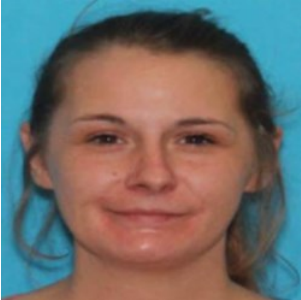

Missing Adult

Jamie Enloe

Date of Last Contact: 3/8/2024

Age at Disappearance: 32

Date of Birth: 10/9/1991

Race: White

Gender: Female

Hair: Brown

Eyes: Brown

Height: 5'3

Weight: 140

Missing From: Sedalia, MO

If anyone has information regarding **Jamie Enloe's** whereabouts, please contact the **Sedalia Police Department** at **660-826-8100**.

Sedalia Police Department