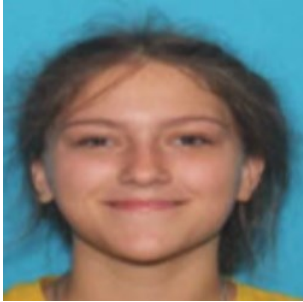

Missing Juvenile

Alexis Whitley

Date of Last Contact: 1/27/2025

Age at Disappearance: 17

Date of Birth: 12/11/2007

Race: White

Gender: Female

Hair: Blonde

Eyes: Unknown

Height: 5'5

Weight: 120

Missing From: Potosi, MO

Alexis has a butterfly tattoo on her neck and multiple tattoos on her hands/wrists.

If anyone has information regarding **Alexis Whitley's** whereabouts, please contact the **Washington County Sheriff's Office** at **573-438-5478**.