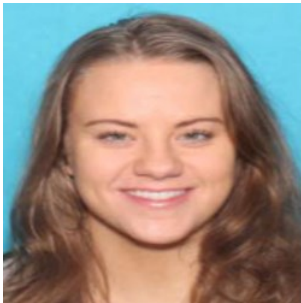

Missing Adult

Mary Fraley

Date of Last Contact: 2/24/2026

Age at Disappearance: 29

Race: White

Gender: Female

Hair: Brown

Eyes: Green

Height: 5'4

Weight: 114

Missing From: Kansas City, MO

Mary may be experiencing mental health challenges.

If anyone has information regarding **Mary Fraley's** whereabouts, please contact the **Kansas City Police Department** at **816-234-5043**.