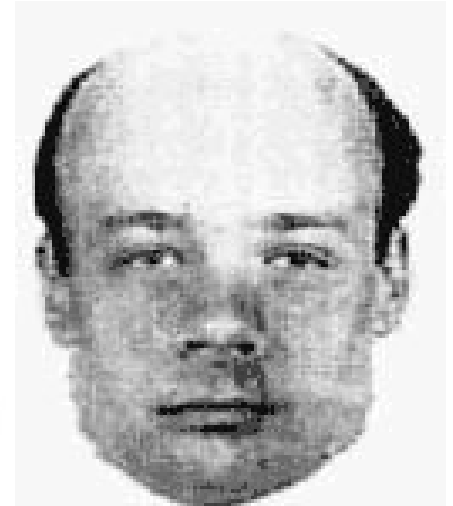

Missouri Missing
Persons Clearinghouse

Unidentified Remains John Doe - Jefferson County

Found: September 20, 1994

NIC: U824016337

Age At Disappearance:
29 - 34 years of age

Estimated Date of Death:
09/15/1994

White-Male
Hair: Brown/Balding
Eyes: Brown
Height: 5' 8" - 5' 10"
Weight: 180 - 200

Remains Found:
Jefferson County, Missouri

A medium to heavy build, white male was found in the Mississippi River approximately 20 miles south of St. Louis, Missouri. The only clothing was a light colored pair of crew socks size 10. X-Rays and Dental records are available. The victim appeared to only have one filling. Please contact the number below with any information you might have.