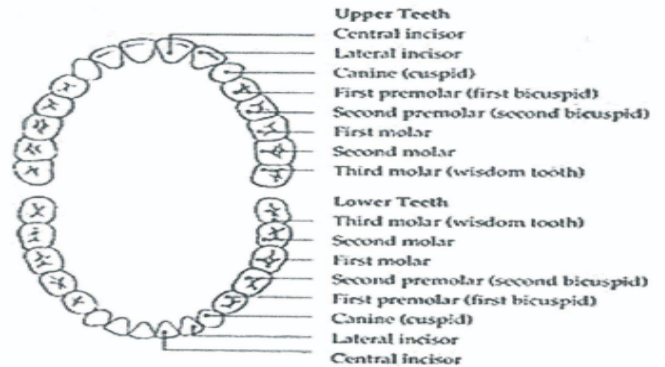

Missing Teeth

1. First Premolar (1st Bicuspid) Right Side
2. First Premolar (1st Bicuspid) Left Side

Broken Teeth

1. Lateral Incisor – Right Side Partially Broken

Missouri State Highway Patrol - Troop F
573-751-1000

Missouri State Highway Patrol
Missing Persons Clearinghouse

Phone: 573-526-6178

E-mail: missingpersons@mshp.dps.mo.gov